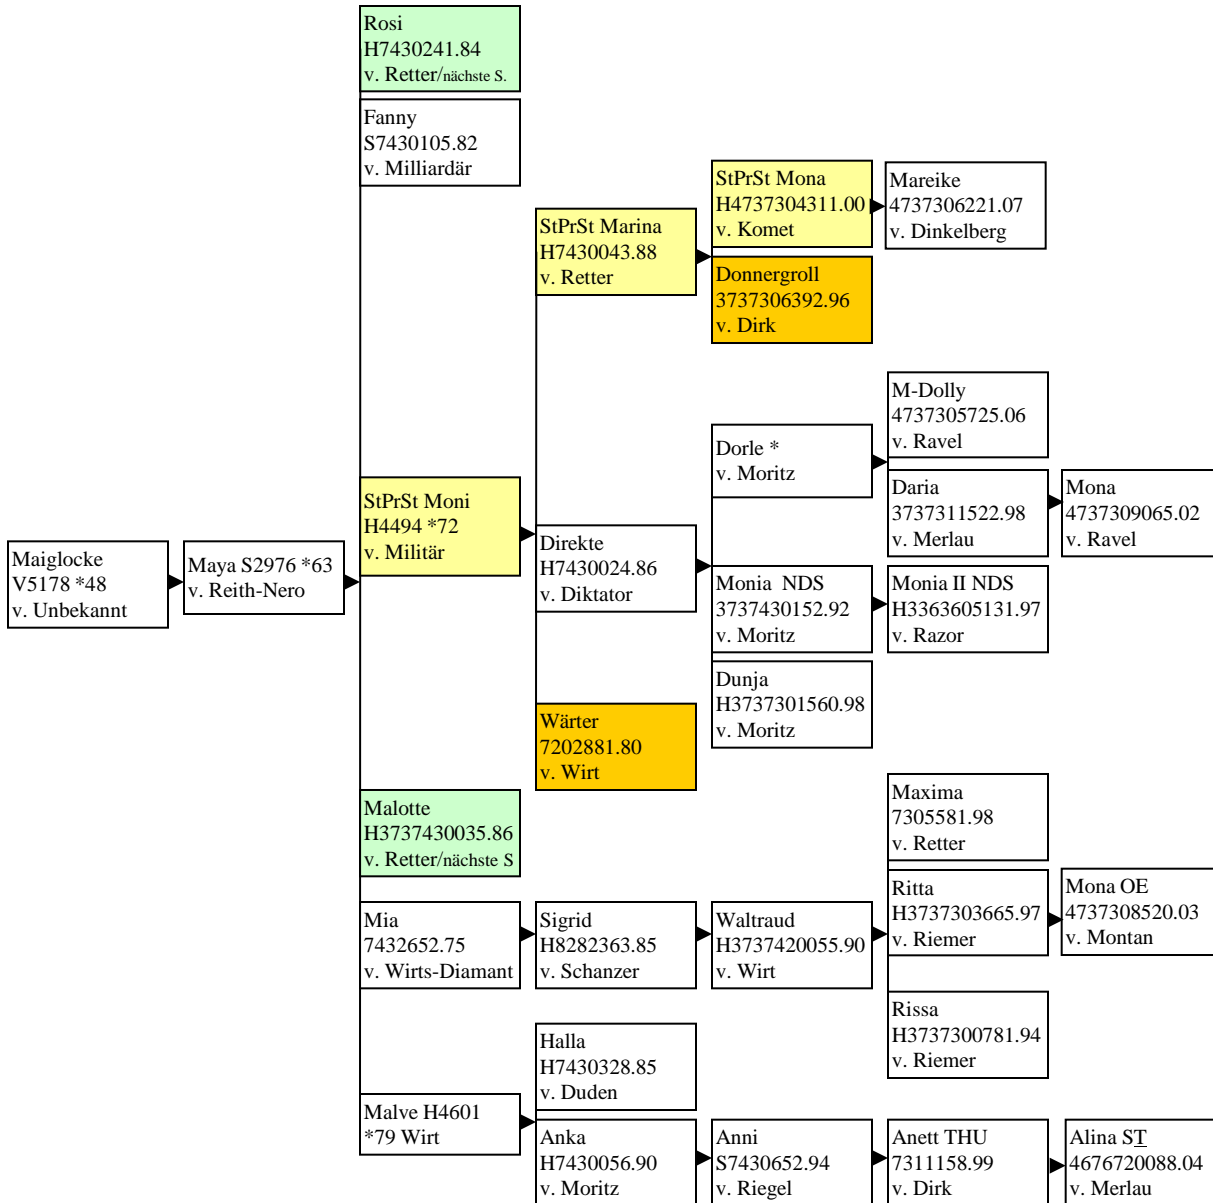

Liesel
S7430075.89
v. Moritz

Liesa
S74300003.93
v. Riegel

Lotte
H4737302107.04
v. Federweisser

Romy HE
7409275.94
v. Remus

Mette HE
(*2007)
v. Merlin

Liesel
V7430326.85
v. Dirk

Mira
V7430070.91
v. Moritz

Mena
V3737430068.93
v. Moritz

Moni
V3737430171.92
v. Moritz

**Maiglocke, Maya v. Reith-Nero –
Donnergröll-Wärter 1**

**Maiglocke, Maya v. Reith-Nero –
Donnergröll-Wärter 2; Zweige**
Malotte v. Retter & Rosi v. Retter

Nachbarin v. Cornet – Nachtviole 1