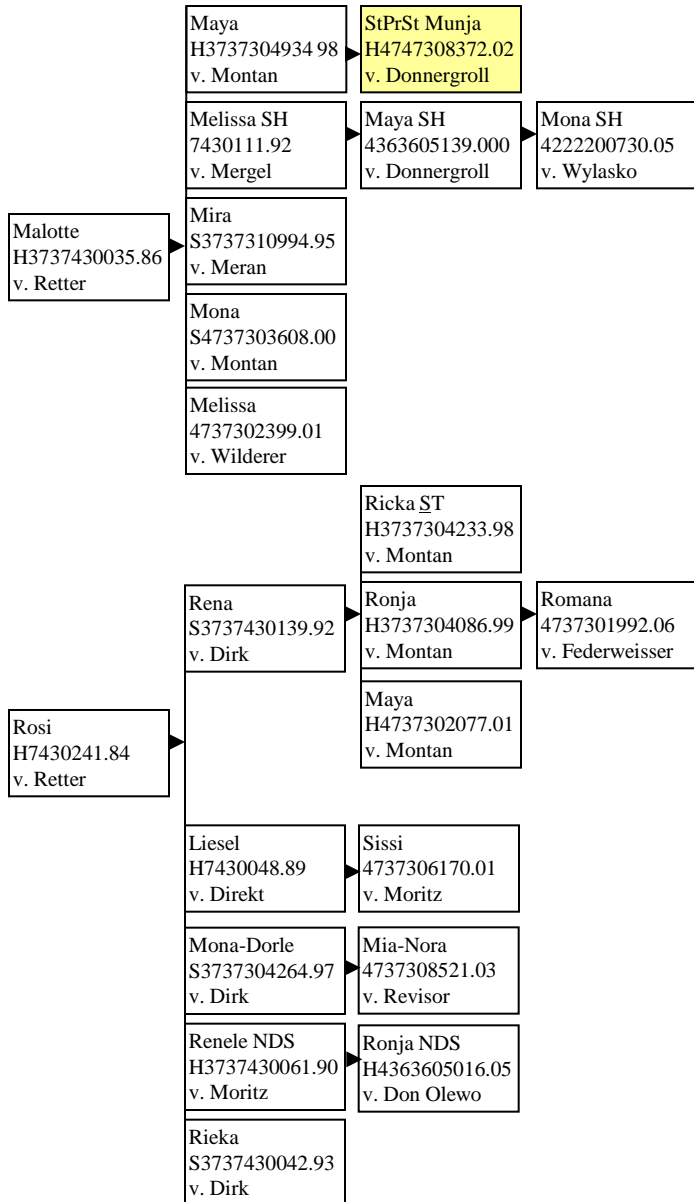

Liesel
S7430075.89
v. Moritz

Liesa
S74300003.93
v. Riegel

Lotte
H4737302107.04
v. Federweisser

Romy HE
7409275.94
v. Remus

Mette HE
(*2007)
v. Merlin

Liesel
V7430326.85
v. Dirk

Mira
V7430070.91
v. Moritz

Mena
V3737430068.93
v. Moritz

Moni
V3737430171.92
v. Moritz

**Maiglocke, Maya v. Reith-Nero –
Donnergröll-Wärter 1**

**Maiglocke, Maya v. Reith-Nero –
Donnergröll-Wärter 2; Zweige**
Malotte v. Retter & Rosi v. Retter

Nachbarin v. Cornet – Nachtviole 1